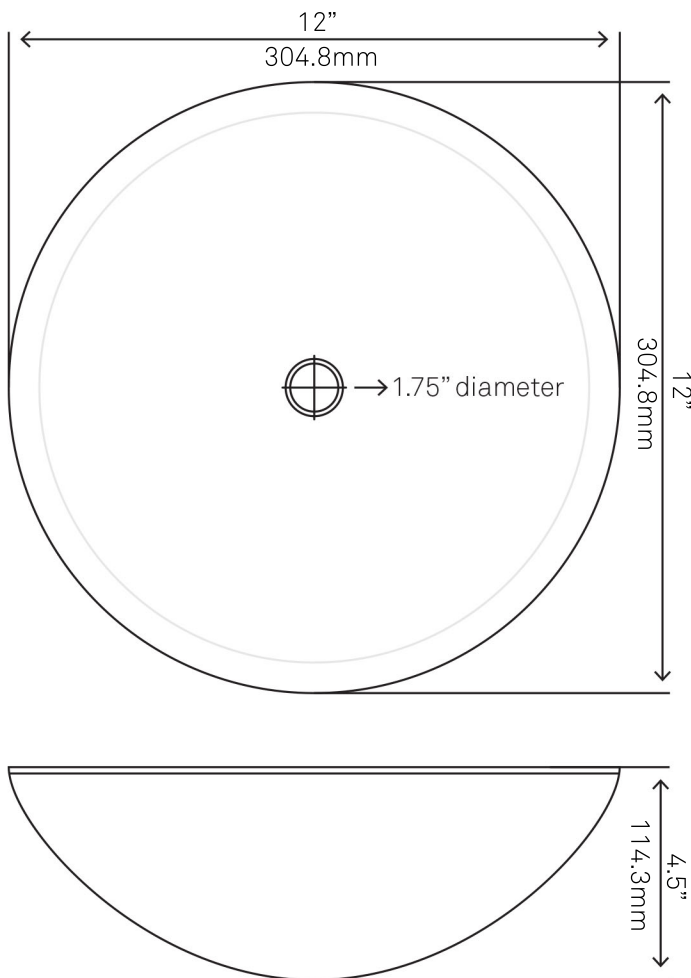

## NOHP-G008-12 SANGUINELLO MINI Glass Vessel Bathroom Sink

Requested By:

---

Specific Features:

---

### STANDARD SPECIFICATIONS:

- Round hand painted vessel sink
- Copper and black tones
- High tempered glass
- Stain and scratch resistant inside
- Textured painted outside
- Above counter installation
- Standard U.S. plumbing connection
- Outer dimensions 12 x 4.5-inches
- 1.75-inch drain opening
- Novatto faucet and drain sold separately